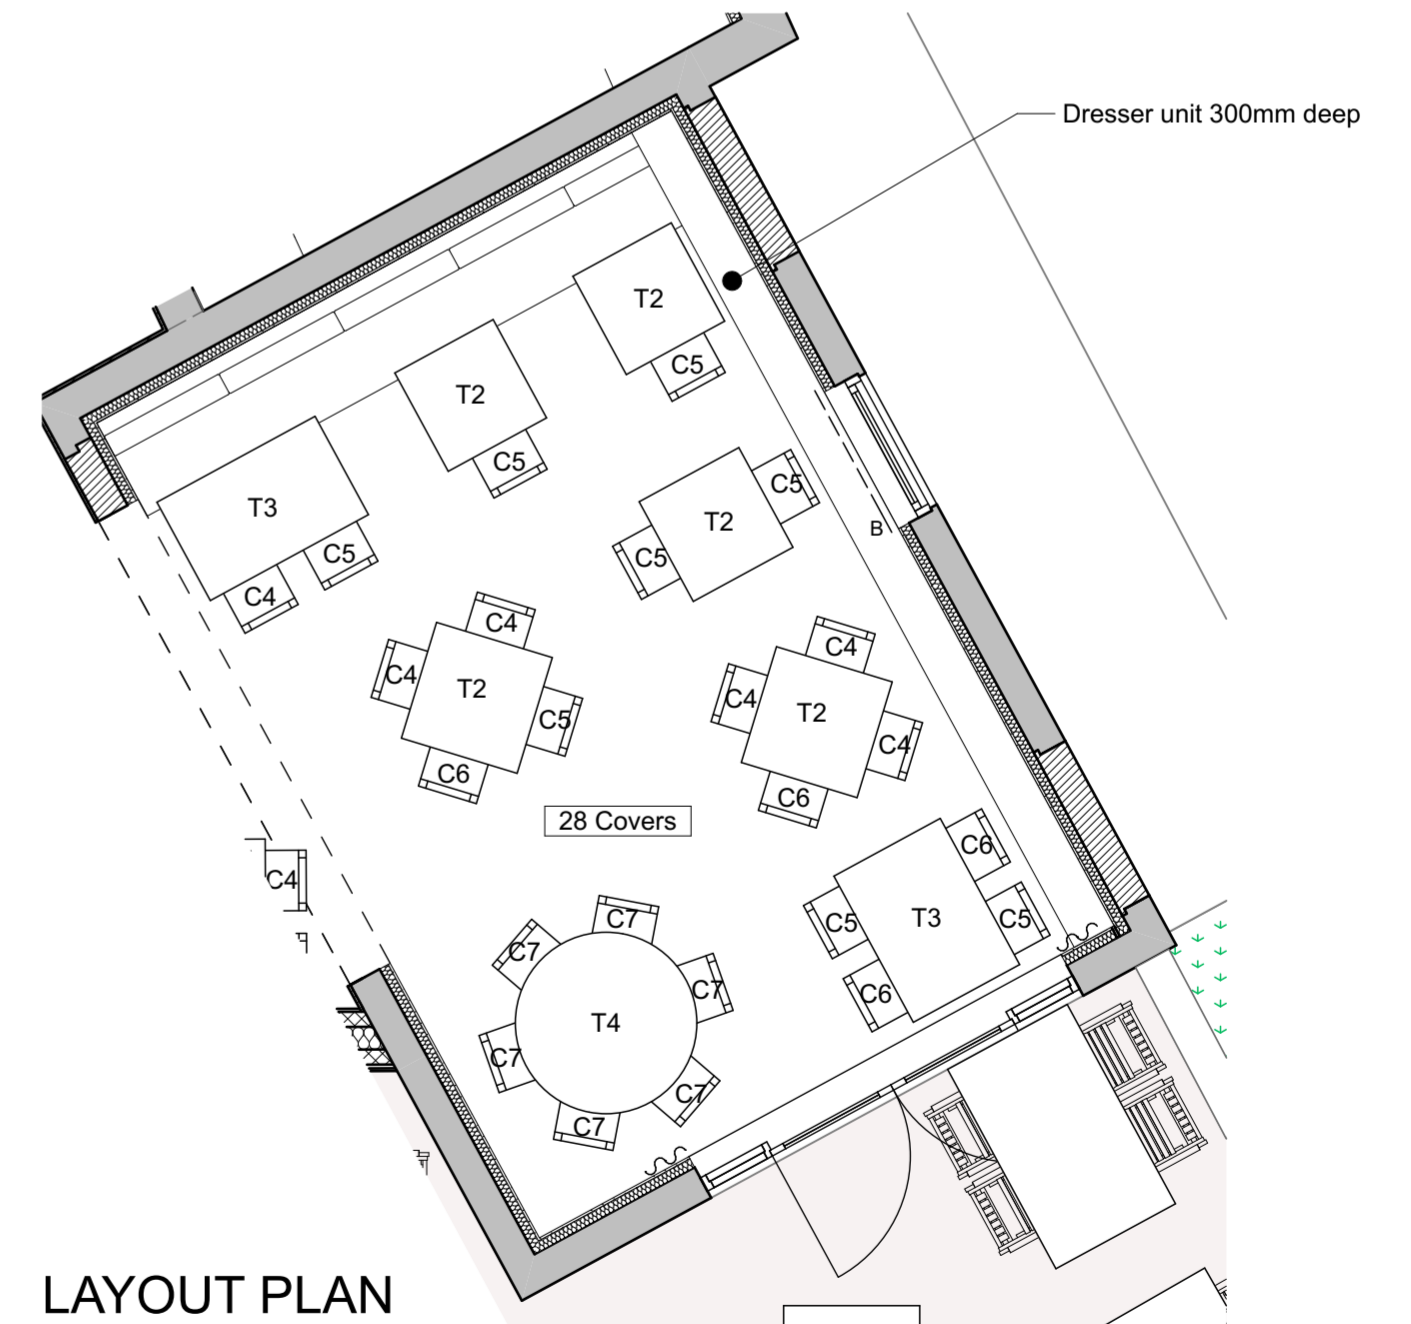

VISUAL

Blind Fabric - Panaz Linear 624 Mulberry

Wallpaper / Blind fabric - Limosa 111072 & Limosa 111073

Carpet - Wilton Carpets BK424 M1

Drum pendant light

Display wall option

Painted dresser unit

Rustic dresser unit

LAYOUT PLAN